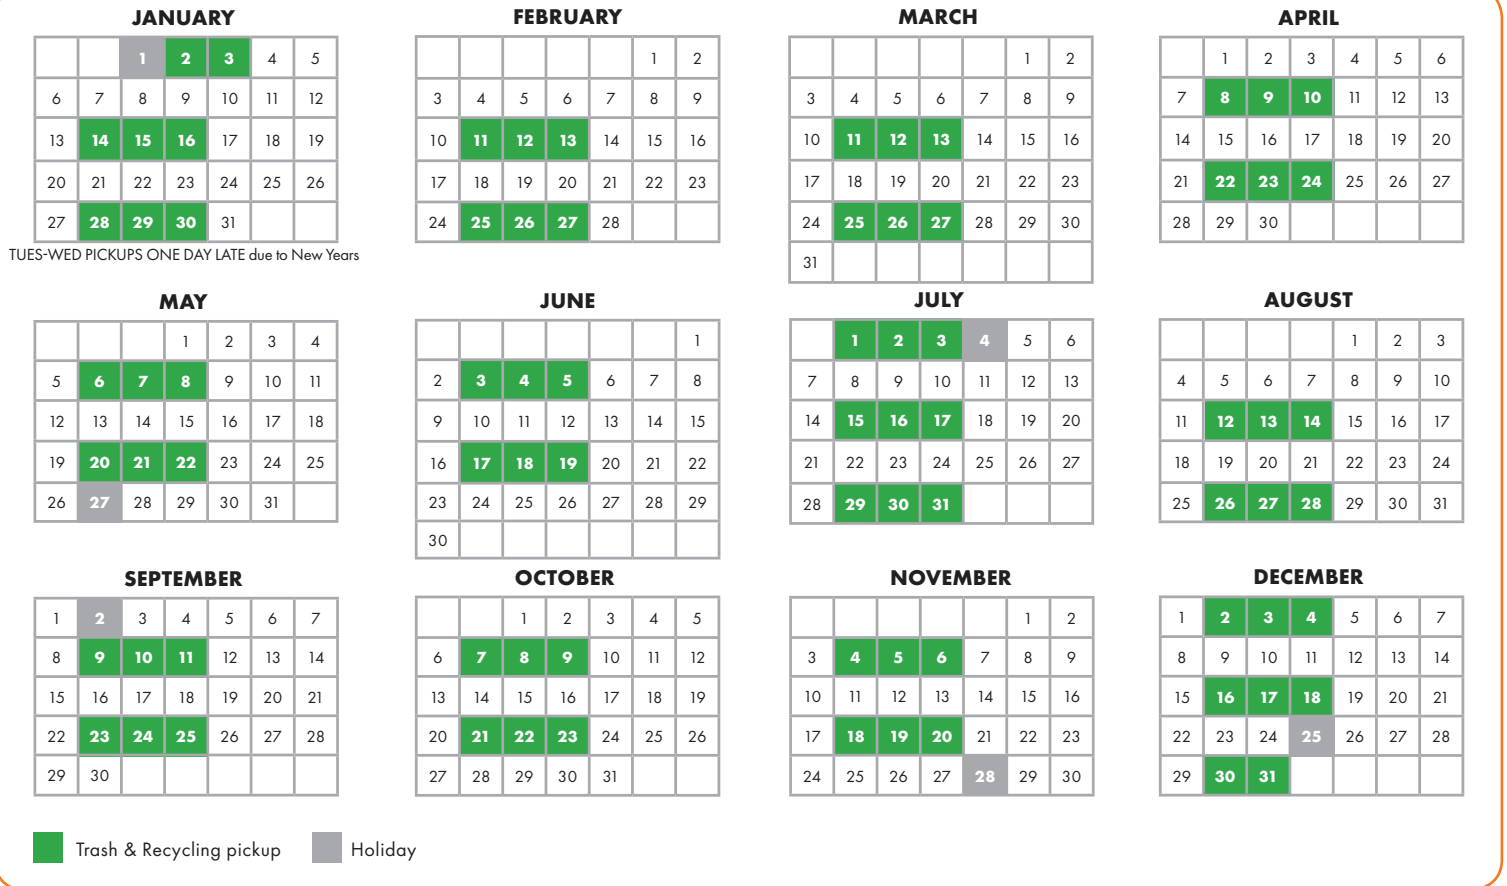

# 2019 GERMANTOWN HILLS RECYCLING PICKUP

Recycling is picked up on your regular trash service day.

Pickup is **EVERY OTHER WEEK, MONDAY THROUGH WEDNESDAY**. Your schedule is shown below.

**Please have your trash and recyclables at the curb by 6:00 a.m.**

- #1 through #7 (except #6 - Styrofoam)
- Plastics, excluding those that have contained hazardous or flammable chemicals
- Cardboard broken down no larger than 2 ft. x 2 ft., bundled or contained
- Newspapers, catalogs, phone books, magazines and junk mail
- Steel, aluminum and bi-metal cans
- Clear glass bottles and jars
- Cereal and gift boxes

Items collected at curbside are picked up in a single-stream process; it is no longer necessary to separate your recyclables for collection. All containers must be rinsed out before pickup. This will reduce contamination and odors.