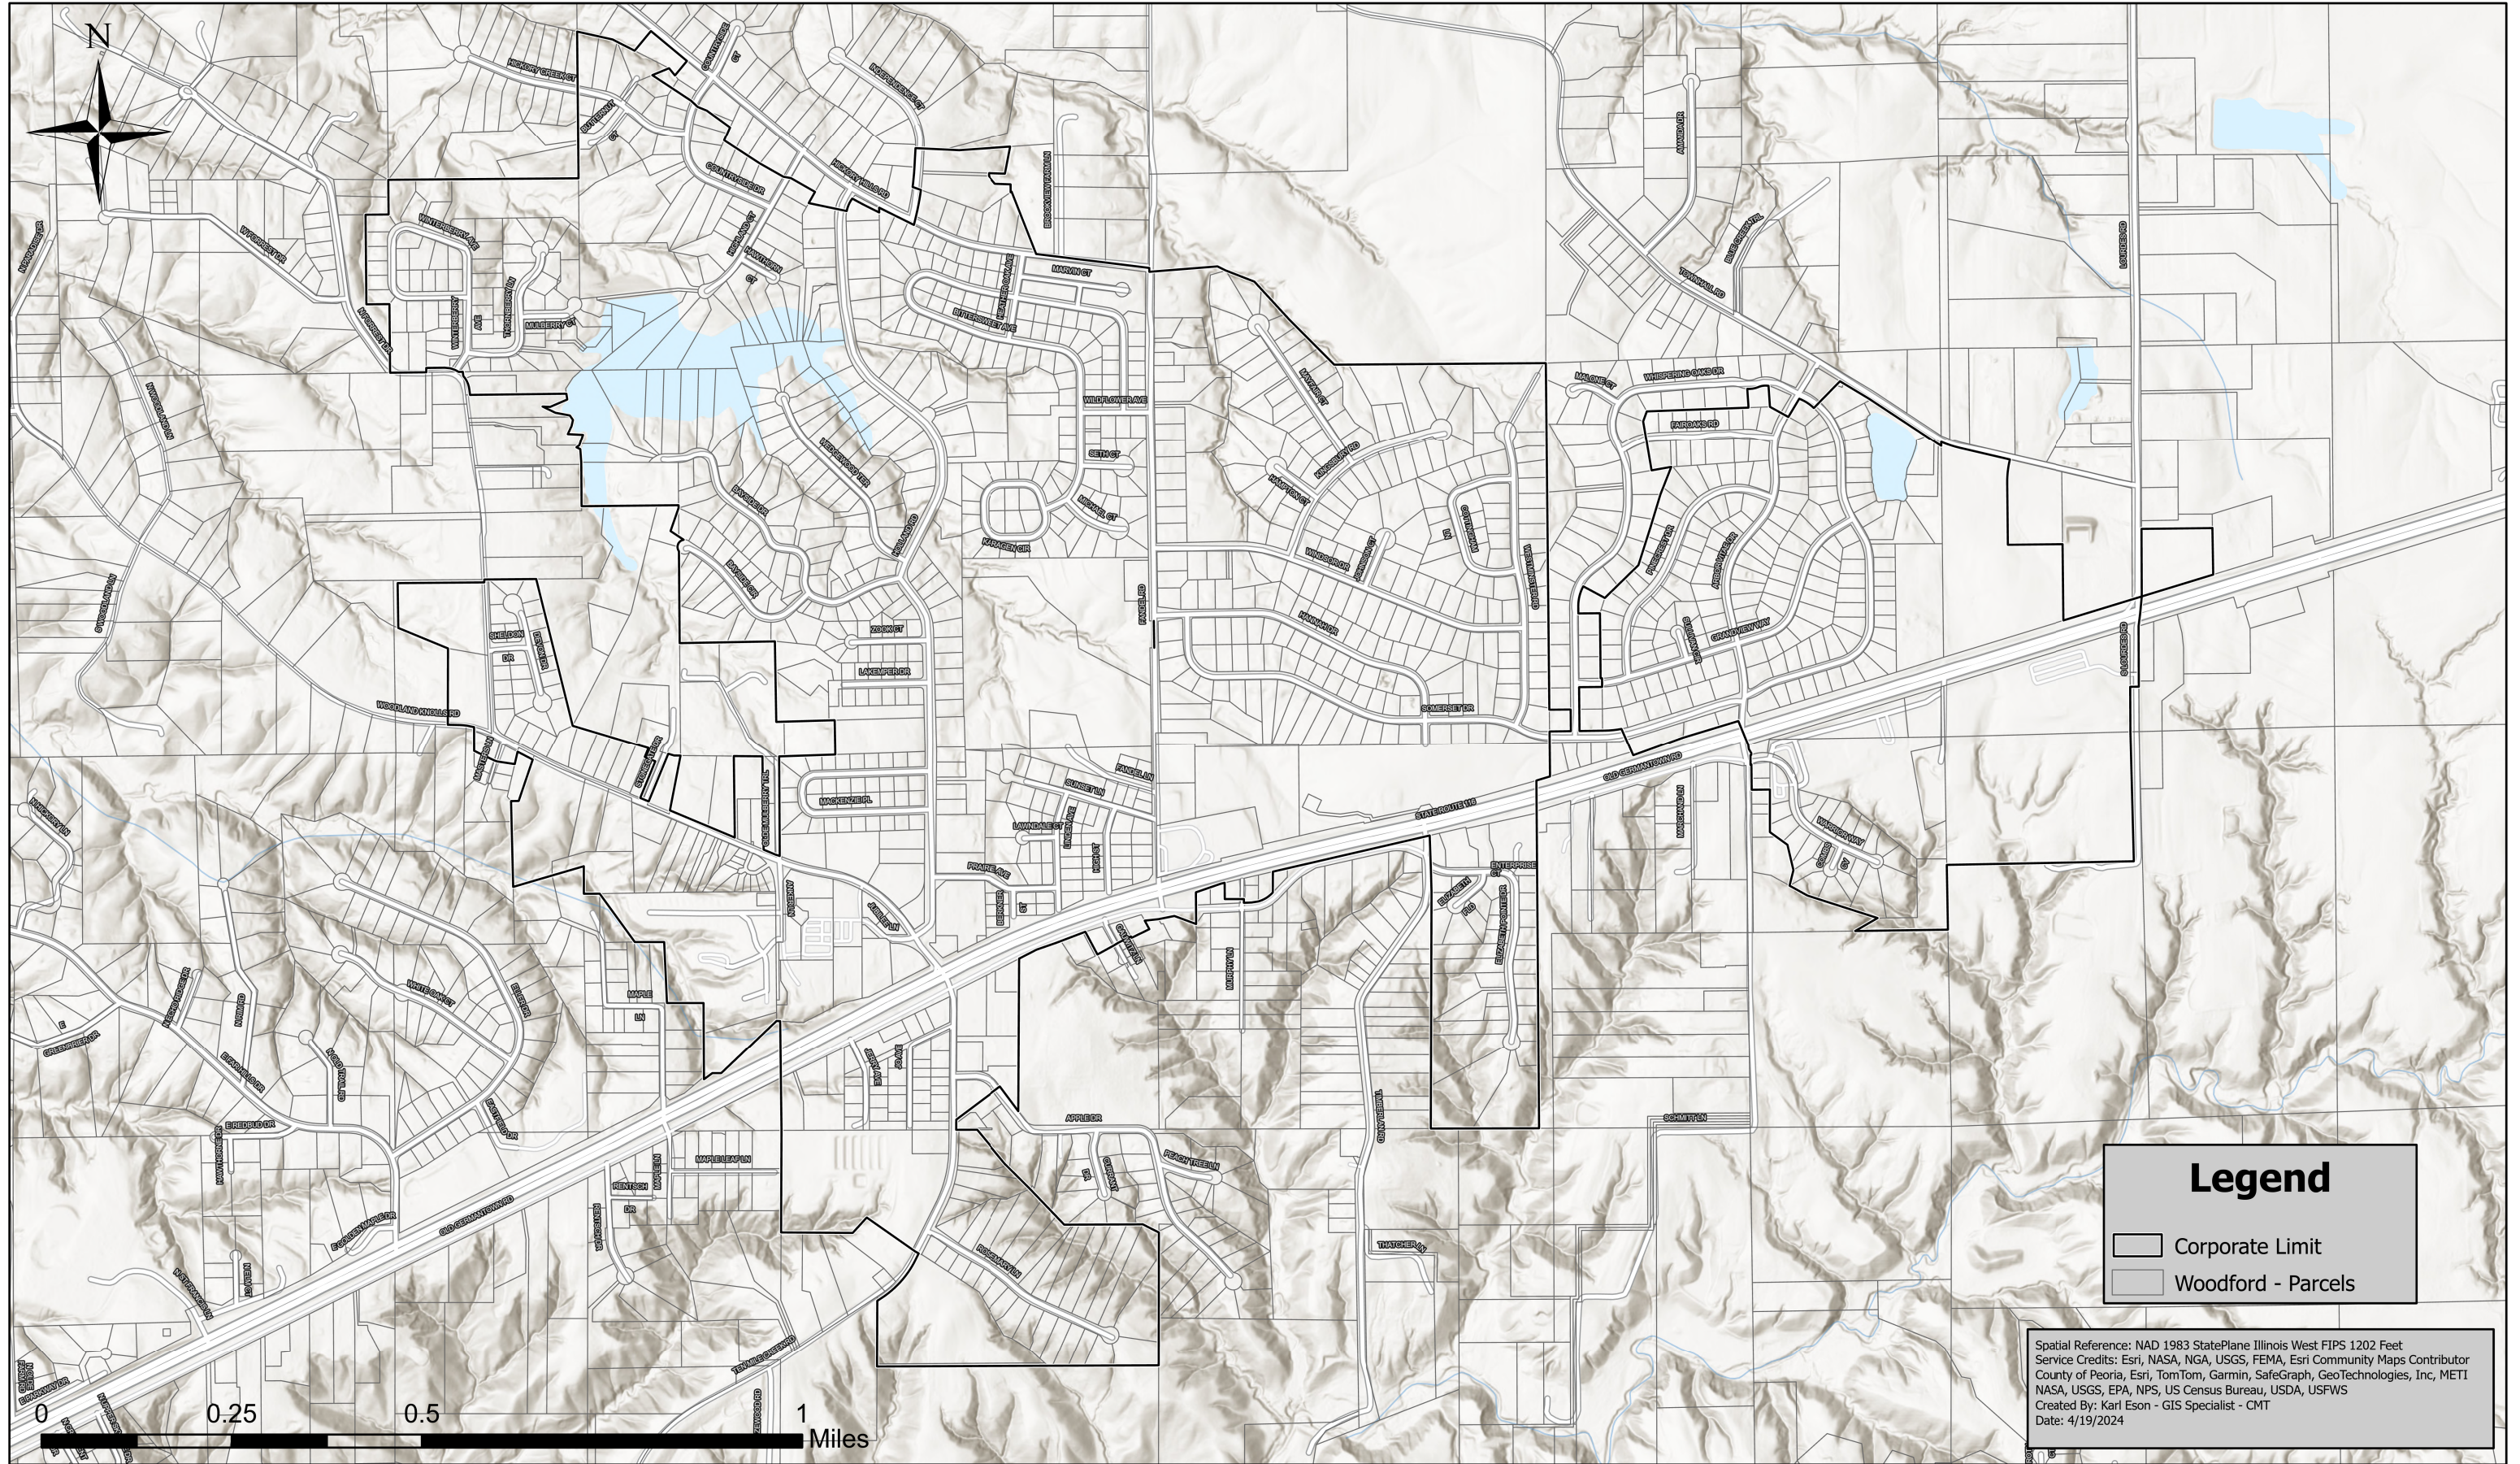

Village of Germantown Hills, IL
STREET MAP

Legend

- Corporate Limit
- Woodford - Parcels

Spatial Reference: NAD 1983 StatePlane Illinois West FIPS 1202 Feet
Service Credits: Esri, NASA, NGA, USGS, FEMA, Esri Community Maps Contributor
County of Peoria, Esri, TomTom, Garmin, SafeGraph, GeoTechnologies, Inc, METI
NASA, USGS, EPA, NPS, US Census Bureau, USDA, USFWS
Created By: Karl Eson - GIS Specialist - CMT
Date: 4/19/2024