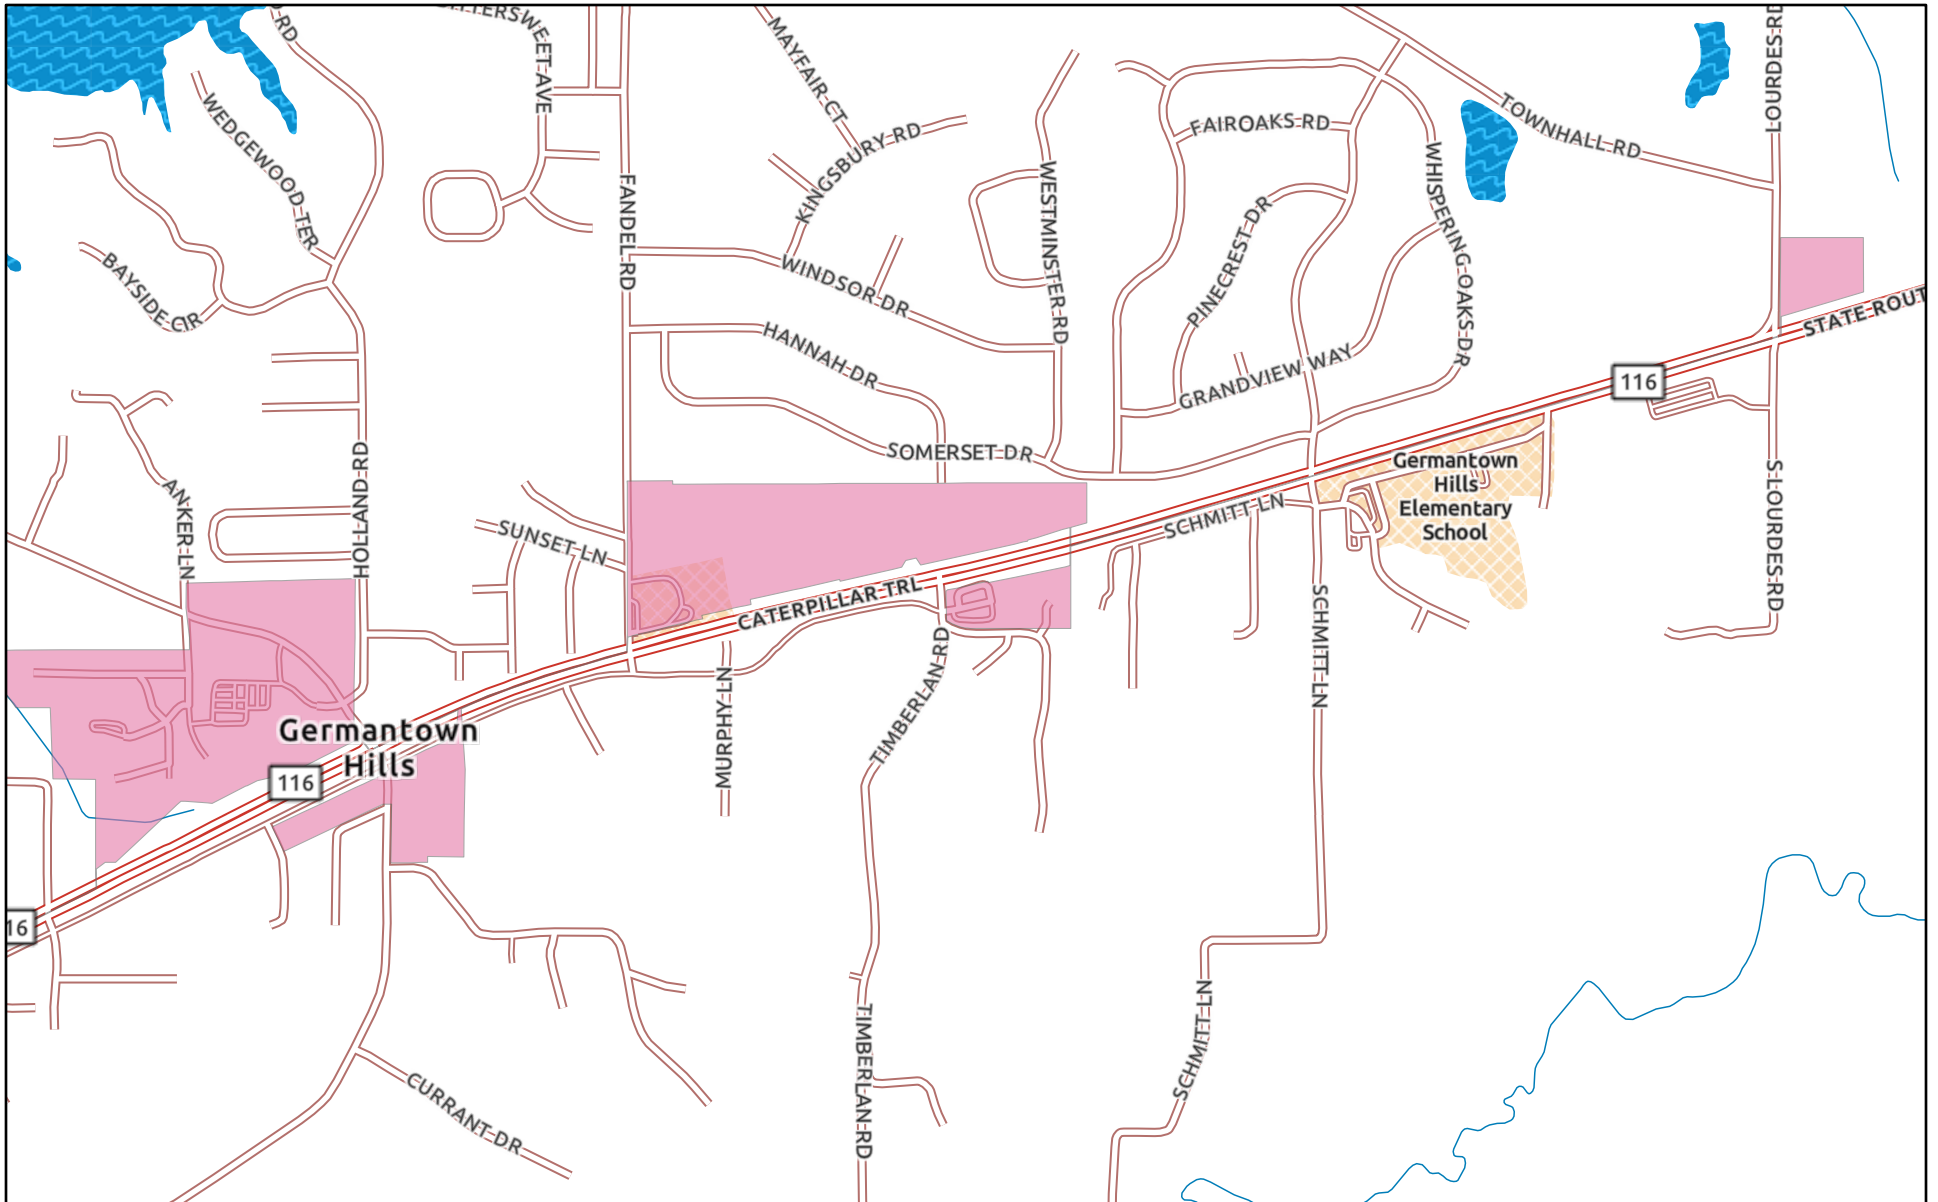

ArcGIS Web Map

1/28/2025, 1:10:24 PM

2024 Enterprise Zones

 Northern Tazewell County (2016)

 Counties

Esri Community Maps Contributors, County of Peoria, Esri, TomTom, Garmin, SafeGraph, GeoTechnologies, Inc, METI/NASA, USGS, EPA, NPS, US

Web AppBuilder for ArcGIS

Esri Community Maps Contributors, County of Peoria, Esri, TomTom, Garmin, SafeGraph, GeoTechnologies, Inc, METI/NASA, USGS, EPA, NPS, US Census Bureau, USDA, USFWS | Esri Community Maps Contributors, County of Peoria, Esri, TomTom, Garmin,